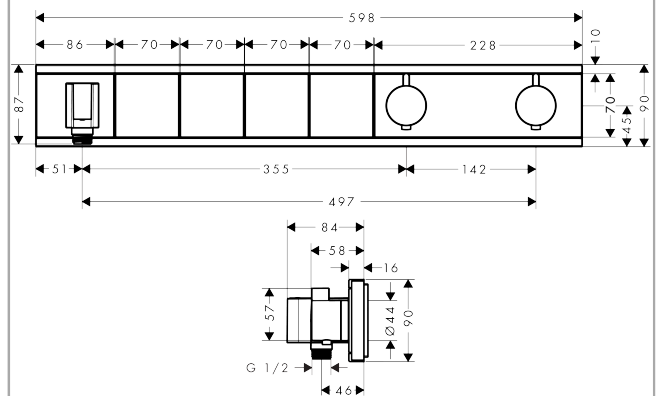

Scale drawing