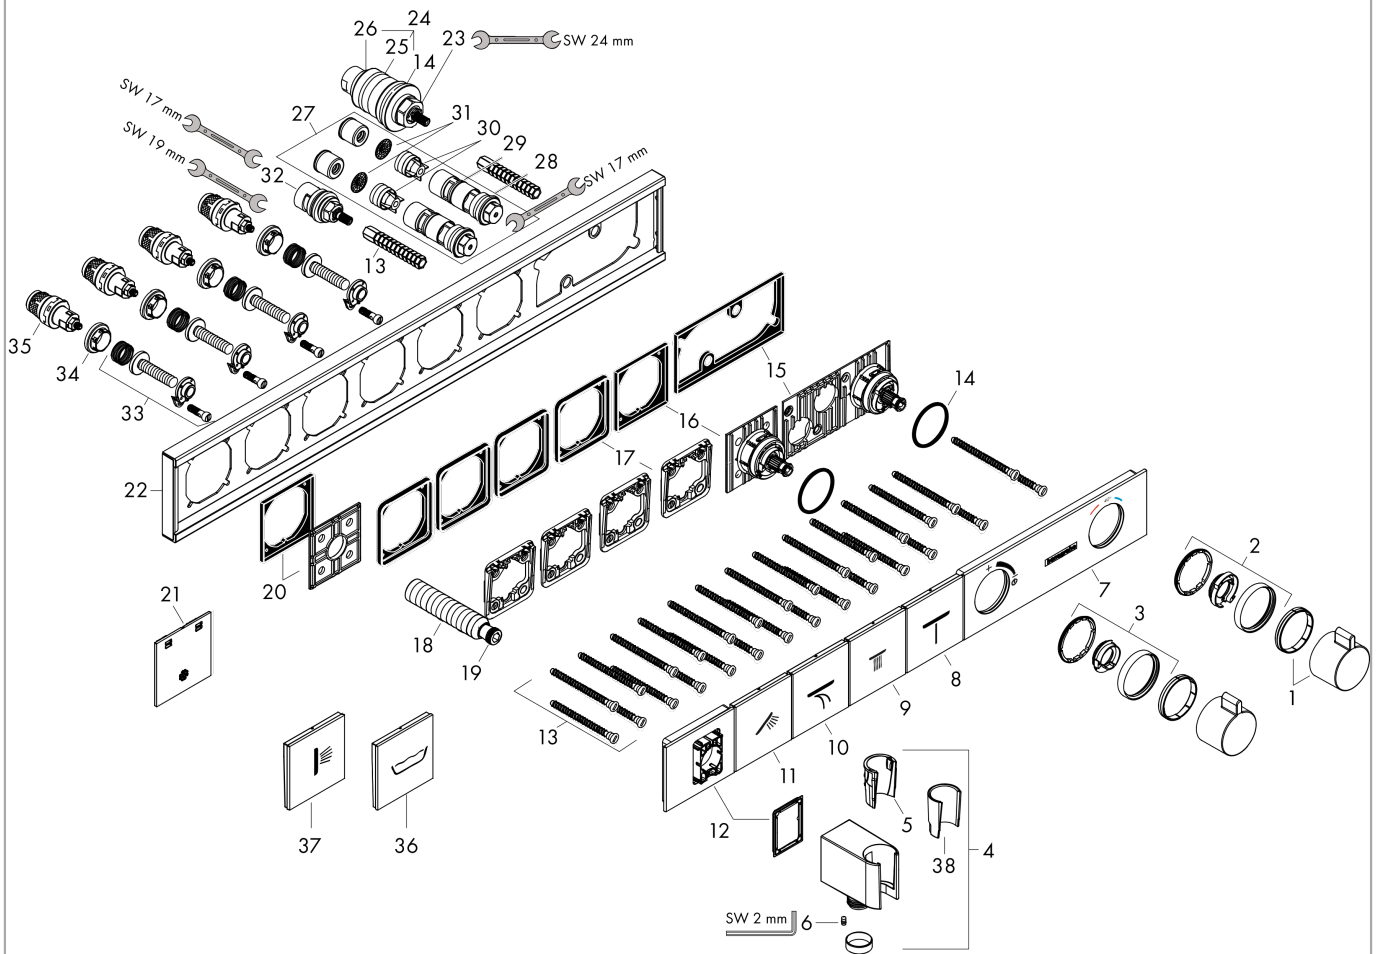

RainSelect

Thermostat for concealed installation for 4 functions with integrated shower holder

Surfaces: **White/Chrome** Article Number: **15357400**

Exploded Drawing

Year of production: >10/17

RainSelect

Thermostat for concealed installation for 4 functions with integrated shower holder

Surfaces: **White/Chrome** Article Number: **15357400**

Spare part list

Year of production: >10/17

Pos.	Description	Article Number	Price	PU
1	handle for thermostat	92215000	-	1
2	safety set	93112000	-	1
3	safety set	93113000	-	1
4	shower holder, assy	93114000	-	1
5	guide (conical)	94163000	-	1
6	hollow set screw M4x8	97669000	-	1
7	cover	93105450	-	1
8	symbol Mono	93306450	-	1
9	symbol head shower Rain large	93107450	-	1
10	symbol Flood jet	93305450	-	1
11	symbol handshower	93106450	-	1
12	cover	93108450	-	1
13	mounting kit	93102000	-	1
14	O-ring 38x2,5	98198000	-	1
15	adapter for handle	93109000	-	1
16	adapter for handle	93315000	-	1
17	support element	93111000	-	1
18	connecting thread G½	93830000	-	1
19	O-ring 11x2	98127000	-	1
20	support element	93314000	-	1
21	fit-up aid	93417000	-	1
22	escutcheon	93317000	-	1
23	thermostat cartridge	96633000	-	1
24	sealing set	96636000	-	1
25	O-ring 34x2	98383000	-	1
26	O-ring 26x2	98147000	-	1
27	service unit	93406000	-	1
28	O-ring 20x2	98165000	-	1
29	O-ring 20x1,5	98197000	-	1
30	non return valve	96655000	-	1
31	filter	97367000	-	1
32	shut off unit	98536000	-	1
33	Select-adapter	93103000	-	1
34	nut	98368000	-	1
35	shut off unit	95758000	-	1
36	symbol tub	93303450	-	1
37	symbol body shower	93304450	-	1
38	guide	95531000	-	1
a	concealed item	15312180	-	1
b	extension 25 mm	93434000	-	1
c	extension 16 mm	93439000	-	1