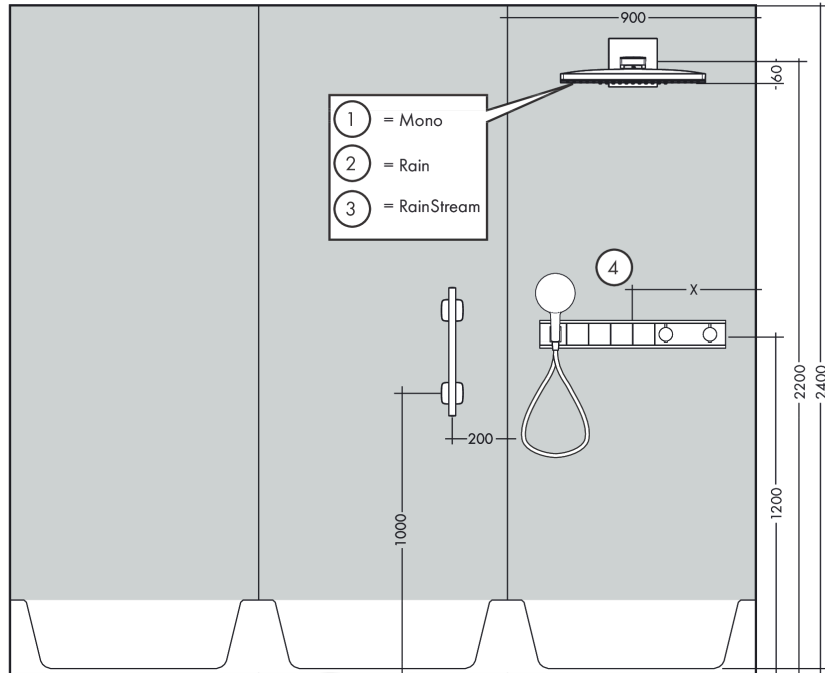

RainSelect

Thermostat for concealed installation for 4 functions with integrated shower holder

Surfaces: **White/Chrome** Article Number: **15357400**

Installation examples

RainSelect
1531218X / 15357XXX