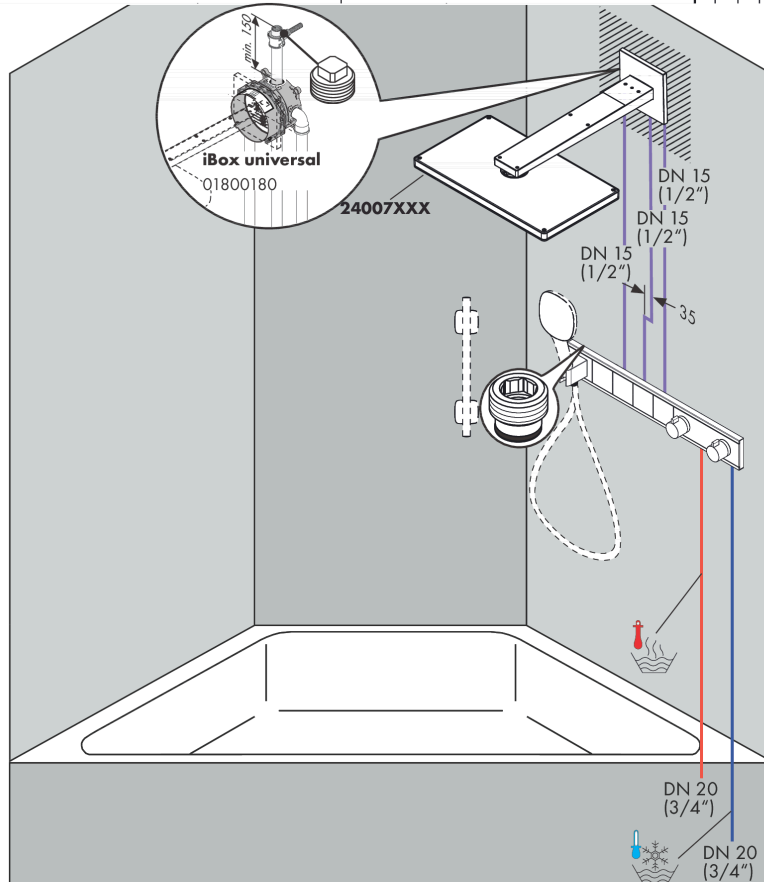

RainSelect

Thermostat for concealed installation for 4 functions with integrated shower holder

Surfaces: **White/Chrome** Article Number: **15357400**

Installation examples

RainSelect
1531218X / 15357XXX